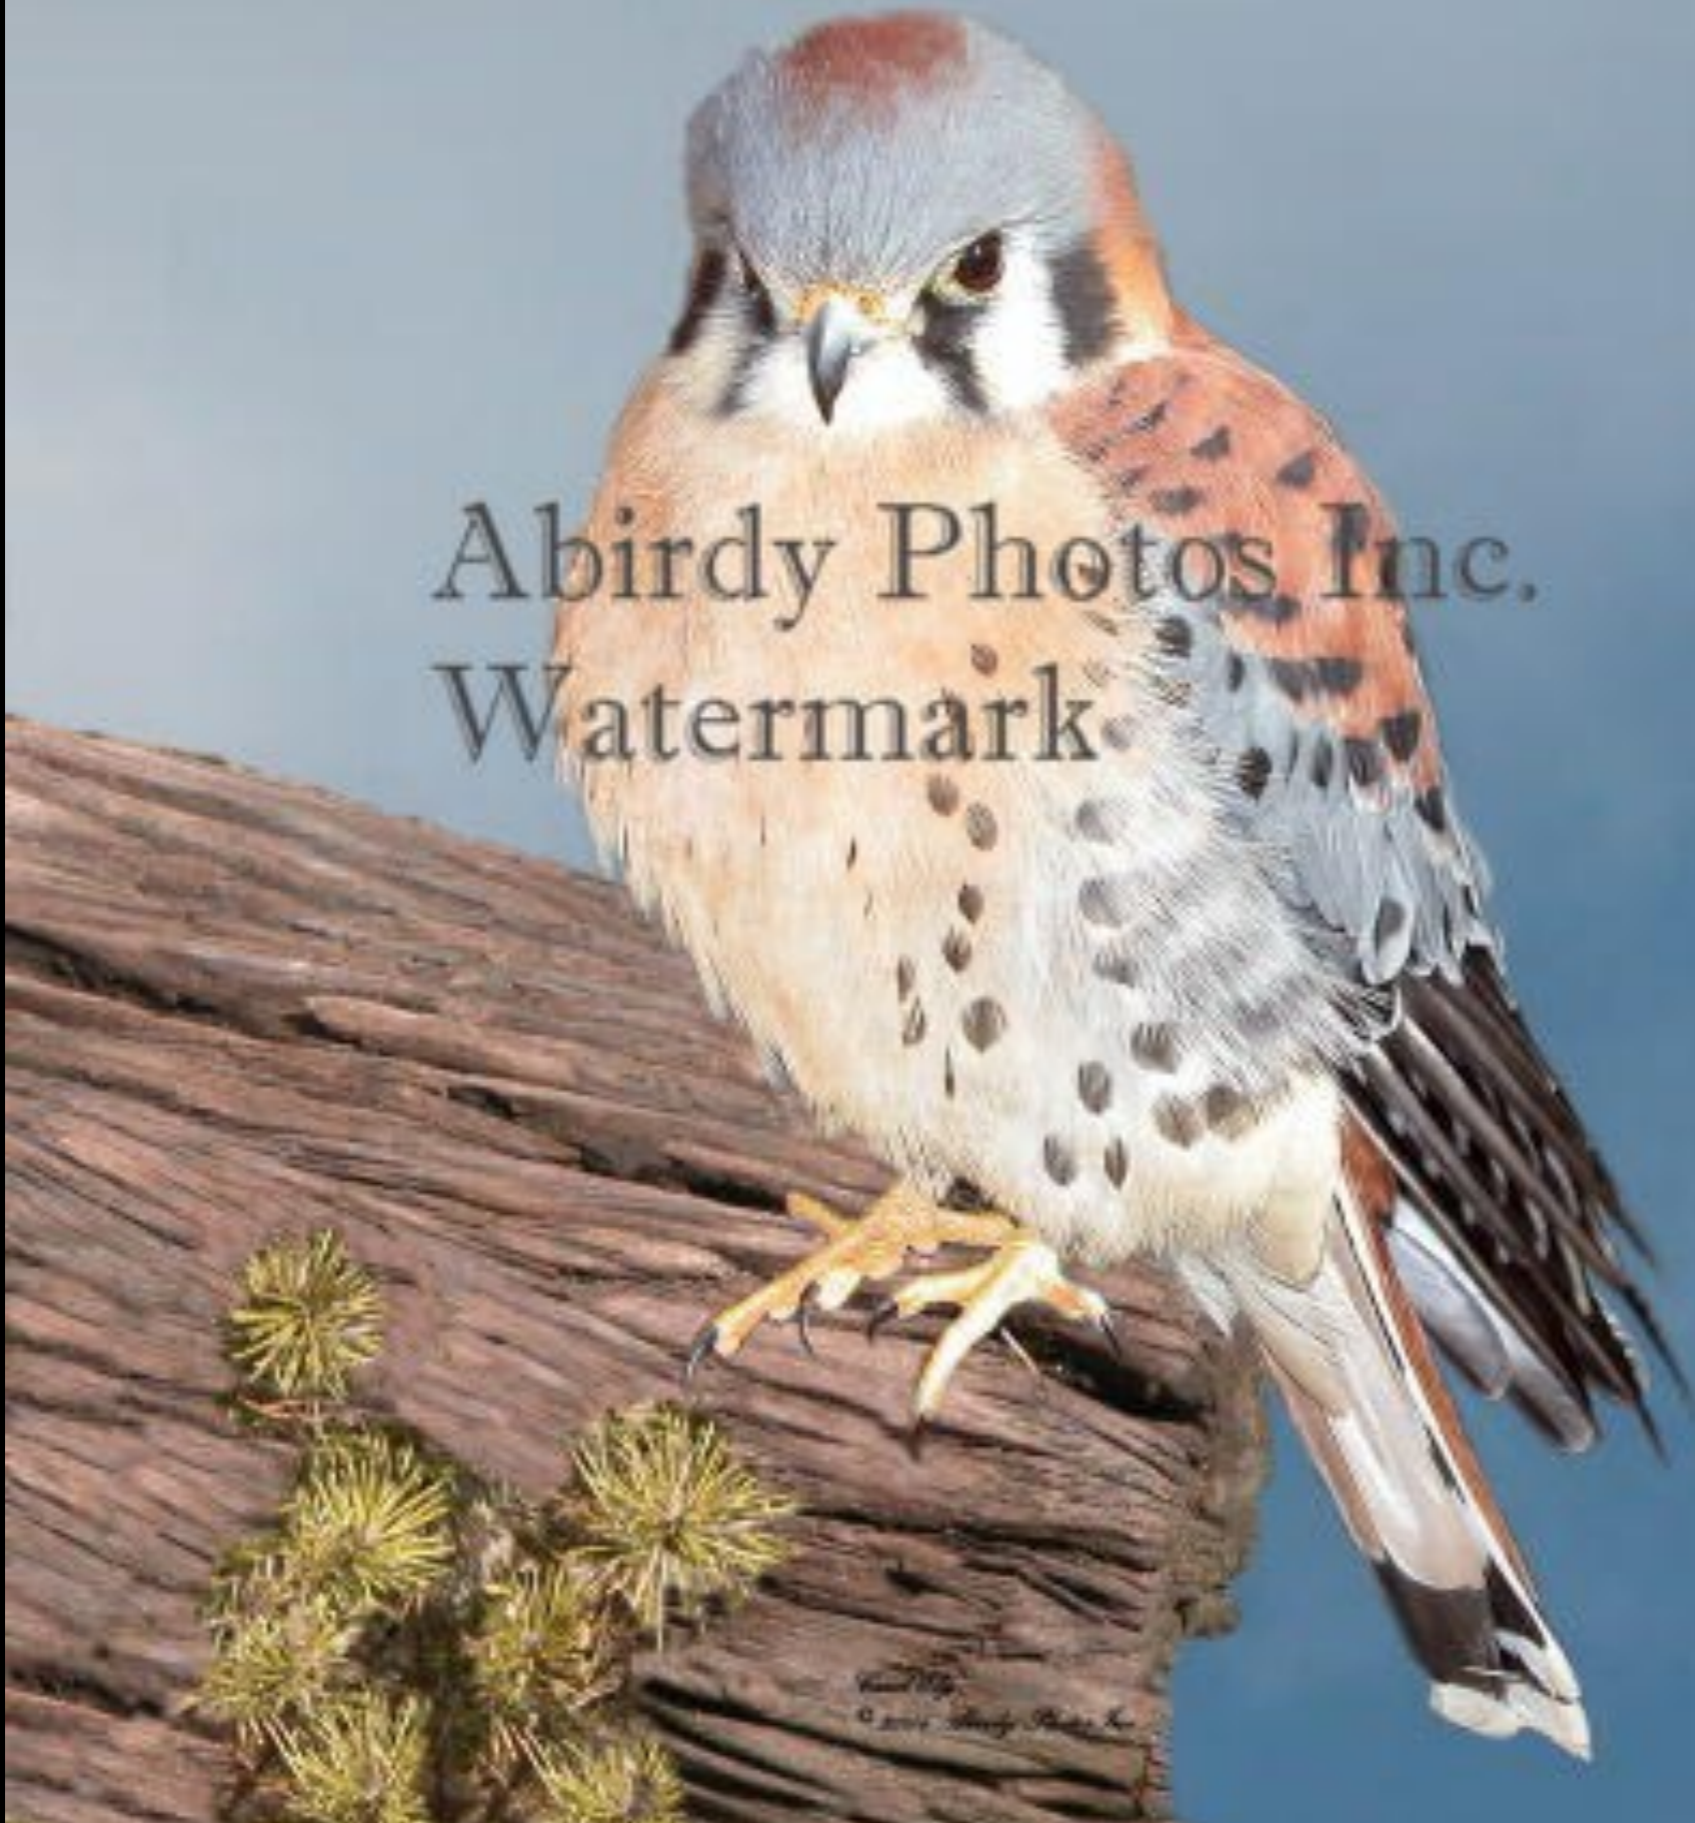

A birdy Photos  
Watermark

© 2010  
www.abirdy.com

Abirdy Photos  
Watermark

Abirdy Photos Inc.  
Watermark

A Red-tailed Hawk is perched on a dark, textured pine branch. The bird is facing left, with its head turned slightly towards the camera. It has a slate blue head and back, a white breast with a reddish-brown patch, and a tail with a prominent red band. The background is a dense thicket of green pine needles and brown branches.

Abirdy Photos Inc.  
Watermark

**Abirdy Photos  
Watermark**

**Northern Harrier (Circus cyaneus)**

*Carol Ely*

Abirdy Photos Inc.  
Watermark

© 2011 Abirdy Photos Inc.

A Red-tailed Hawk is perched on a pine branch. The hawk has a reddish-brown back and wings, a greyish-brown head, and a white breast with dark spots. It is looking towards the camera. The background consists of pine needles and a tree trunk with rough bark. A watermark is overlaid on the image.