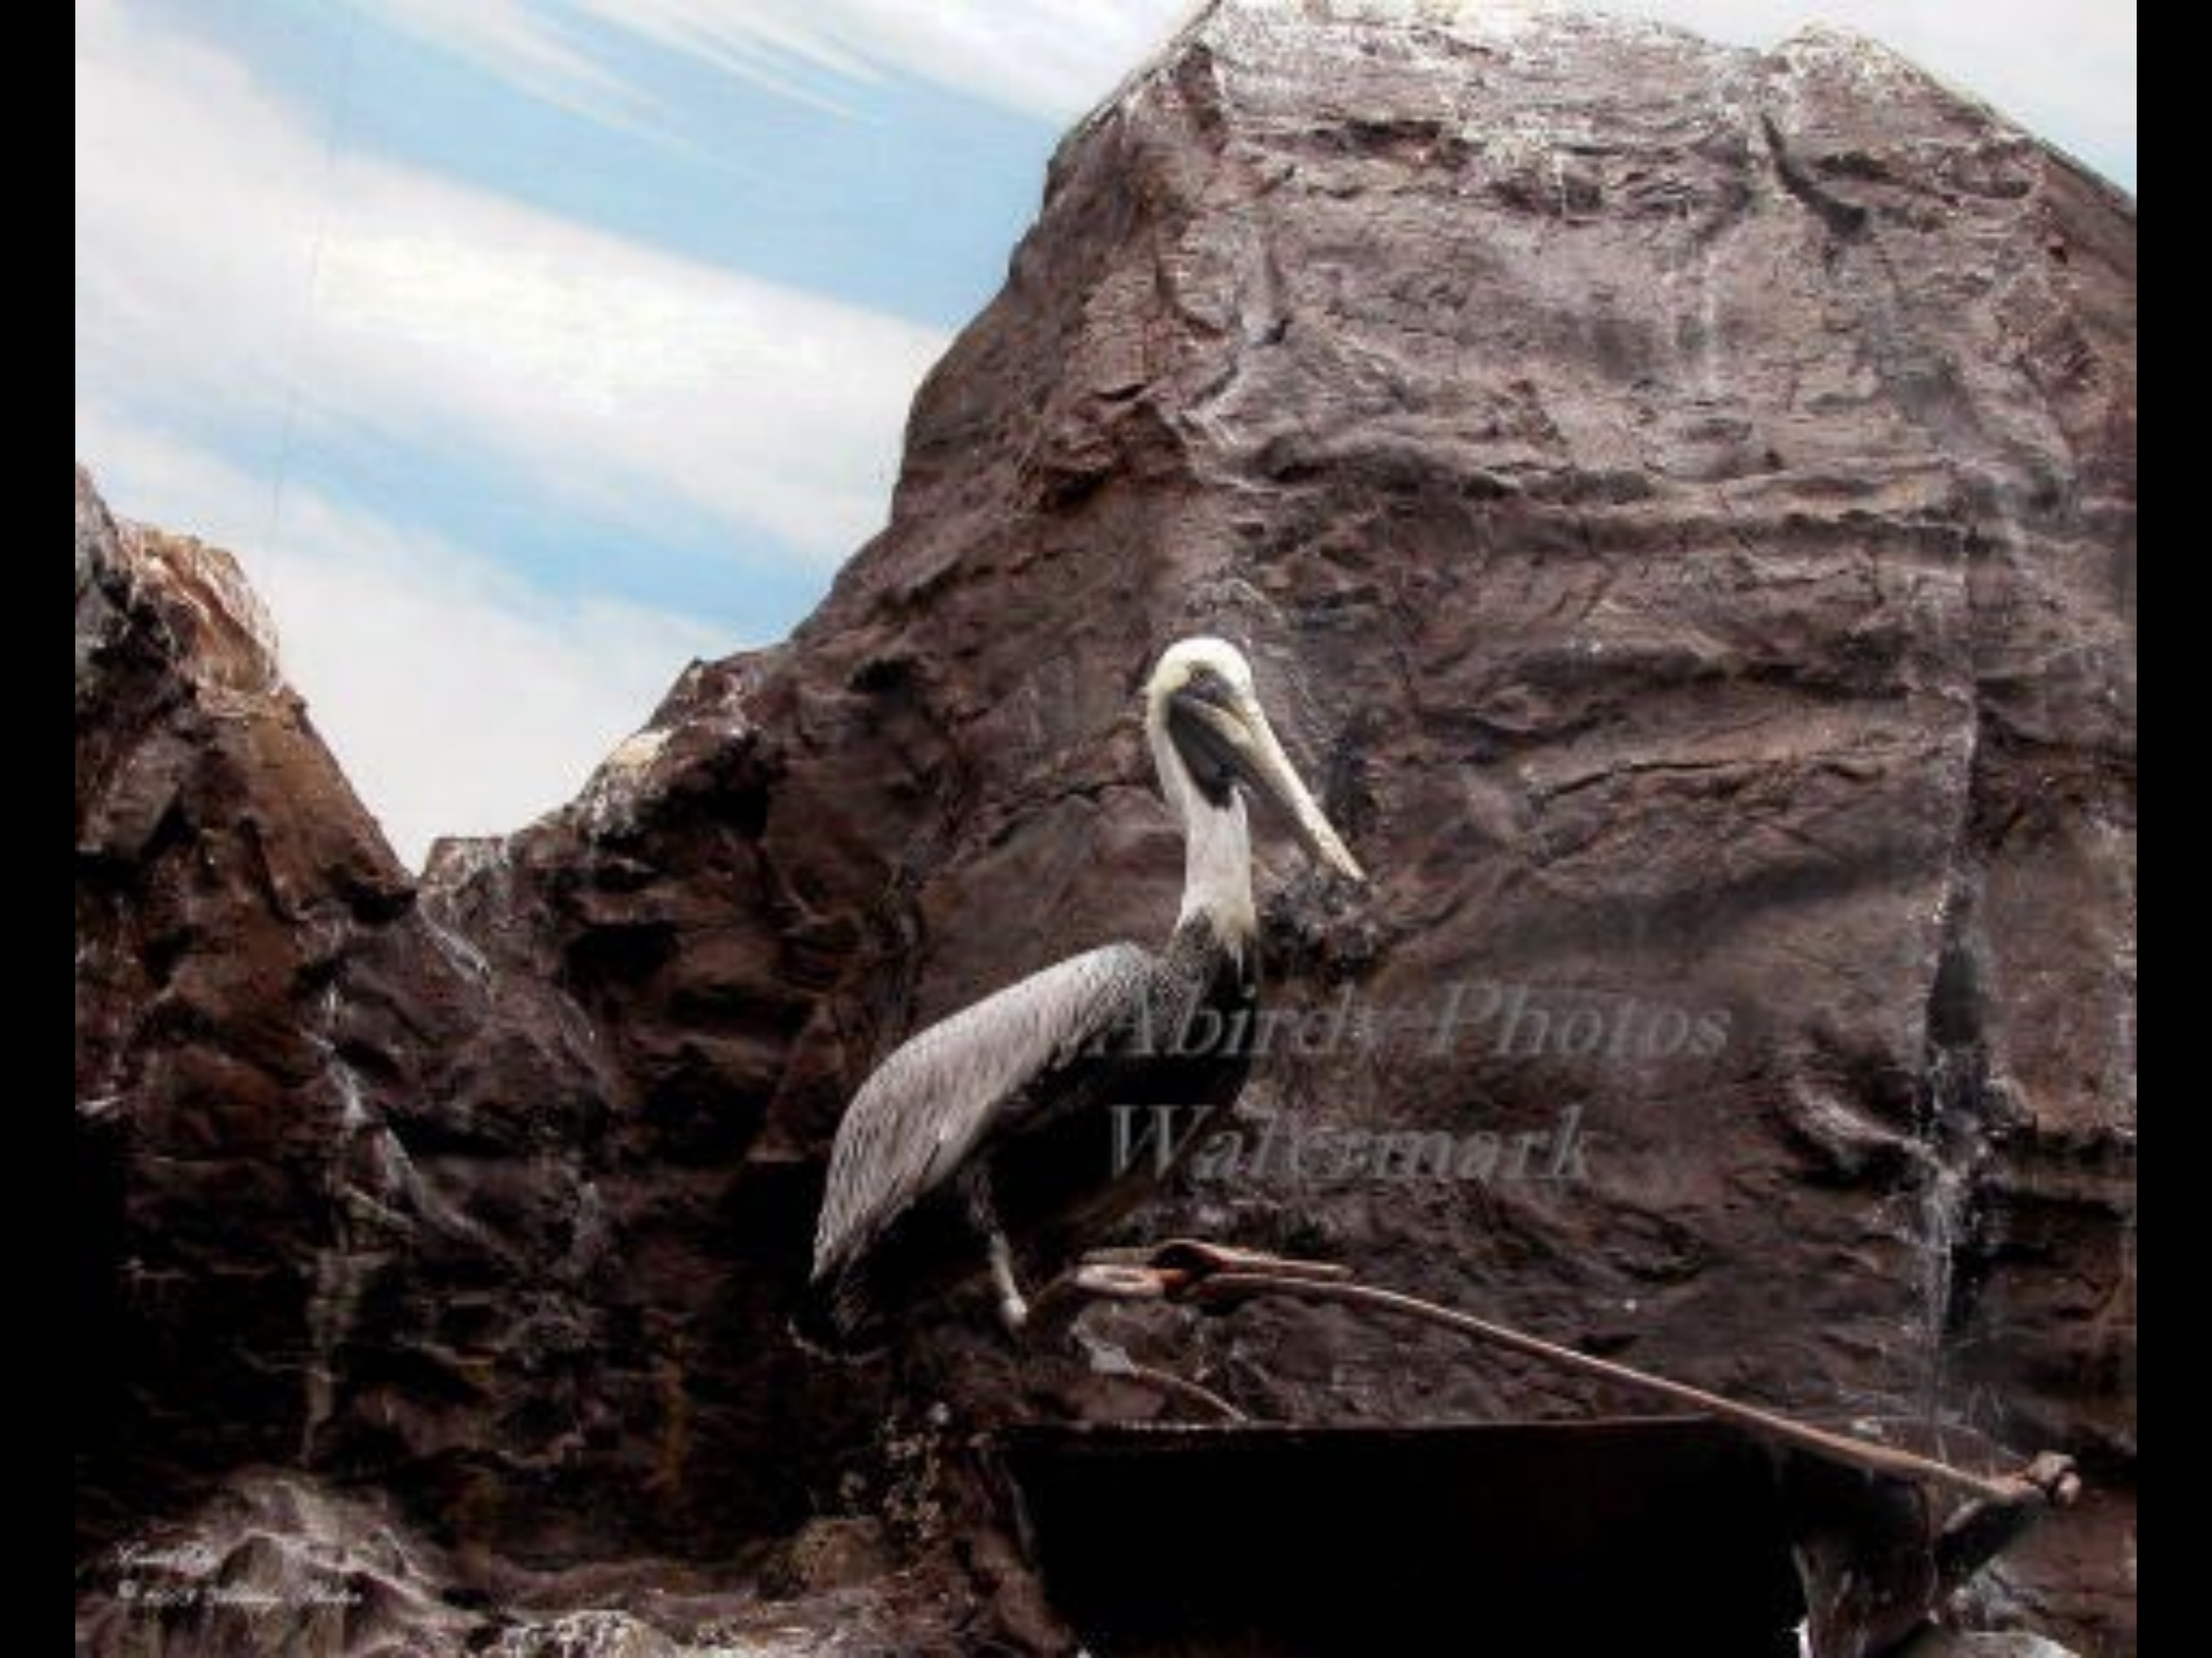

Abirby Photos  
Watermark

**Abirdy Photos  
Watermark**

*A Birdy Photos  
Watermark*

Hardy Photos  
Watermark

Abirdy Photos  
Watermark

© 2009 Abirdy Photos

A white bird, possibly a swan or a large gull, is captured in flight against a sky filled with soft, grey clouds. Below the bird, a dense line of trees with brown and orange autumn foliage stretches across the middle ground. In the foreground, the dark, rippling surface of a lake is visible. The overall scene is a natural landscape photograph.